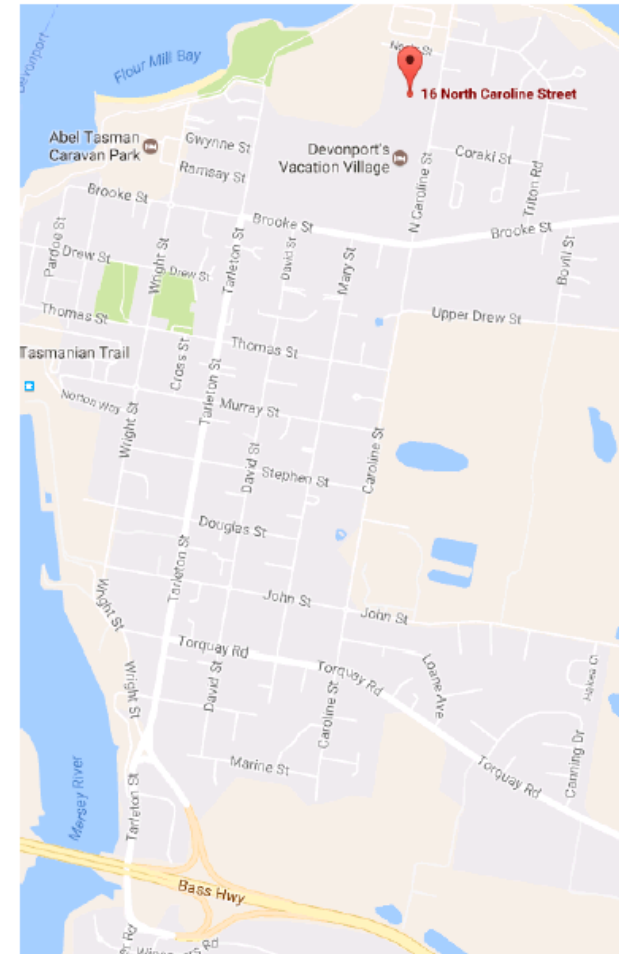

EAST DEVONPORT Training Facility - 16 North Caroline Street Training rooms are located upstairs

**PARKING:**

Park on the street in front of the yard. Enter through Northern gate. Enter through the door on the side of the building.