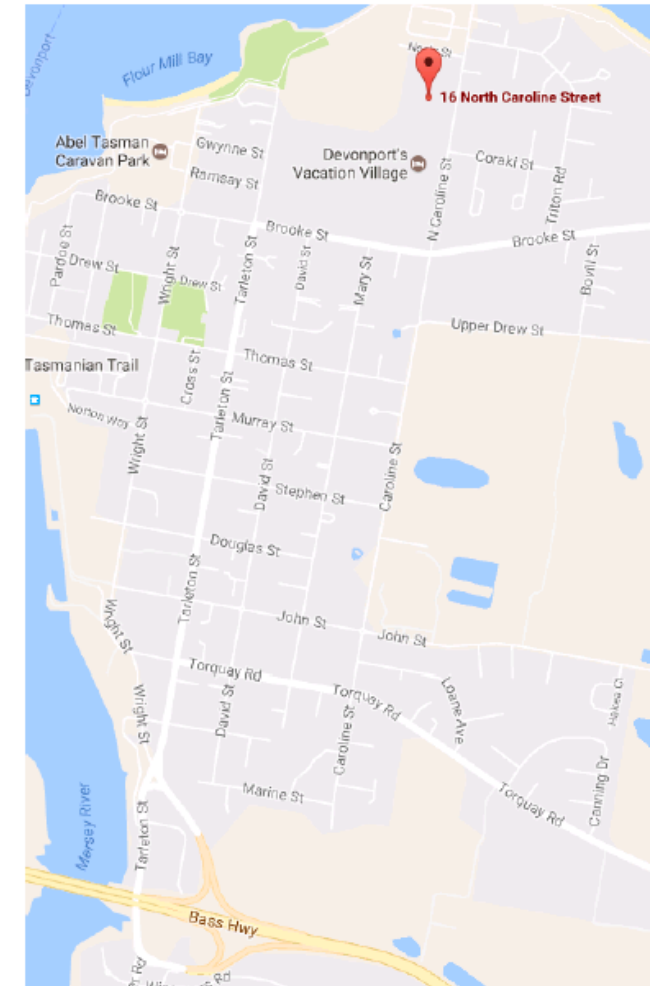

EAST DEVONPORT Training Facility - 16 North Caroline Street Training rooms are located upstairs

PARKING:

Weekdays:

Park on the street in front of the yard. Enter through Southern gate and follow markings to front office.

Weekends:

Enter through Northern gate. Park on the northern side of the building. Enter through the door on side of the building.